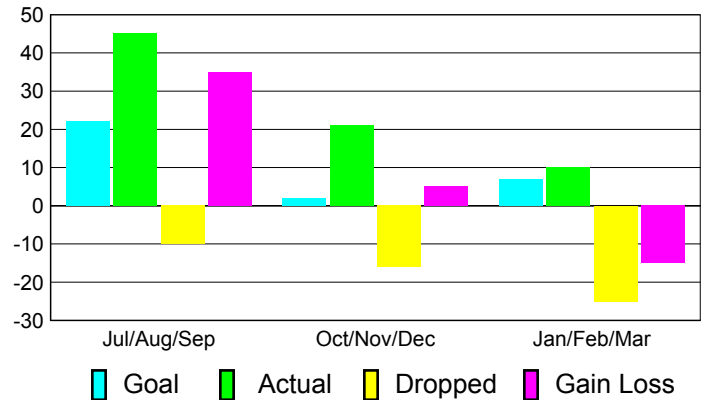

Membership Results 2010-2011

Goal, New, Dropped, Gain/Loss

Comparison of Membership Gain/Loss

Current Year Compared to the Previous Year