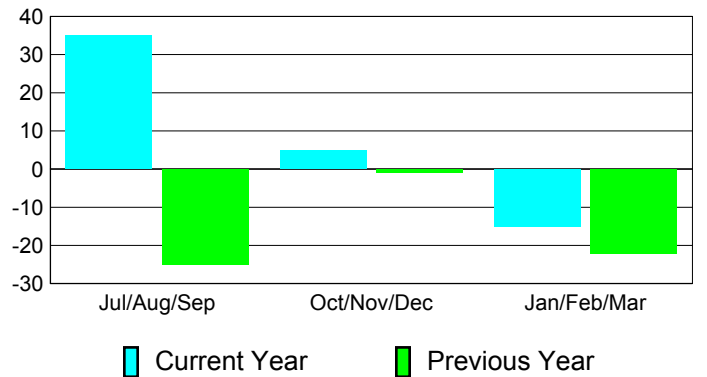

**Membership Results
2010-2011**

**Membership
2009-2010**

Month	Net Memb Goal	Actual New Memb	Actual Dropped Memb	Gain/Loss of Memb	Gain/Loss of Memb
Jul/Aug/Sep	22	45	-10	35	-25
Oct/Nov/Dec	2	21	-16	5	-1
Jan/Feb/Mar	7	10	-25	-15	-22
Totals	31	76	-51	25	-48

Membership Results 2010-2011

Goal, New, Dropped, Gain/Loss

Comparison of Membership Gain/Loss

Current Year Compared to the Previous Year

Gender Comparison 2010-2011

Jul/Aug/Sep

Oct/Nov/Dec

Jan/Feb/Mar